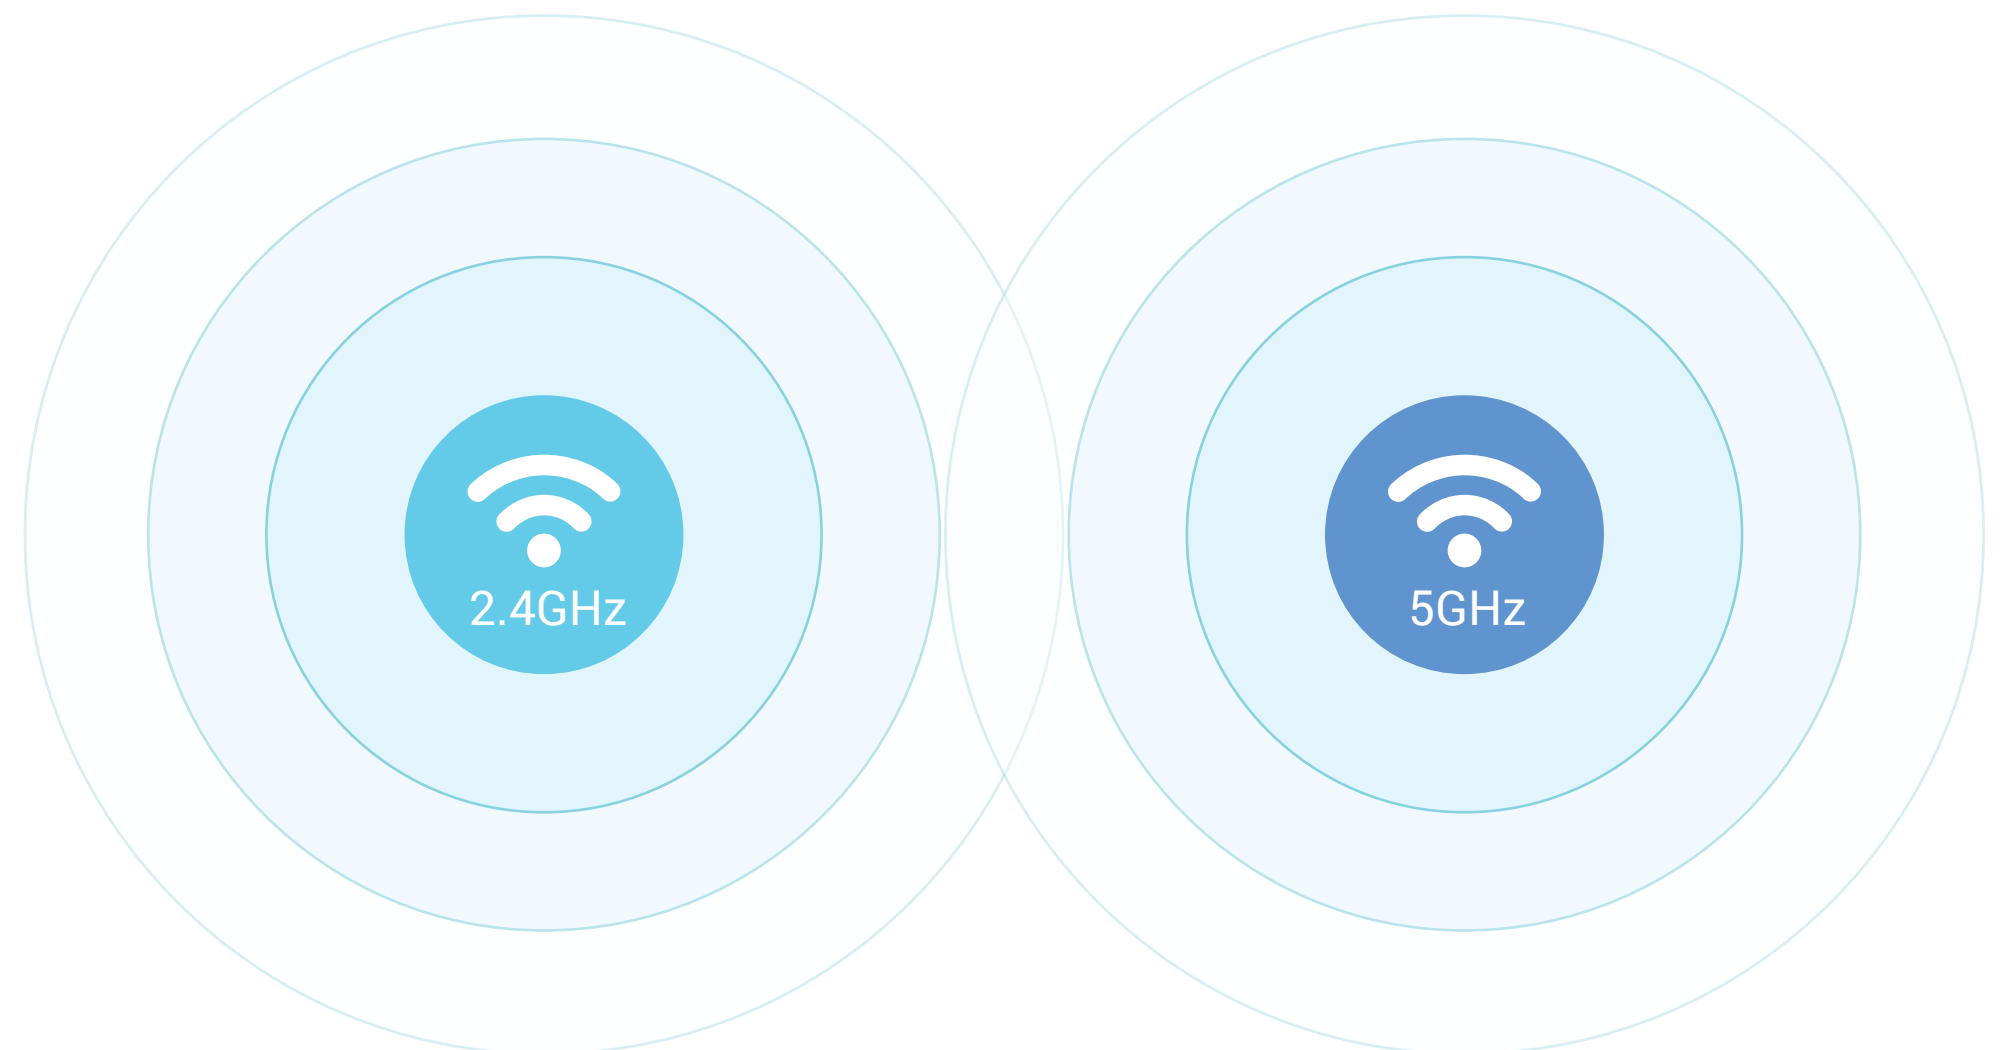

Dual-band Wi-Fi

Supports 2.4 GHz and 5.0 GHz Wi-Fi connectivity, ensuring stable and smooth wireless transmission.