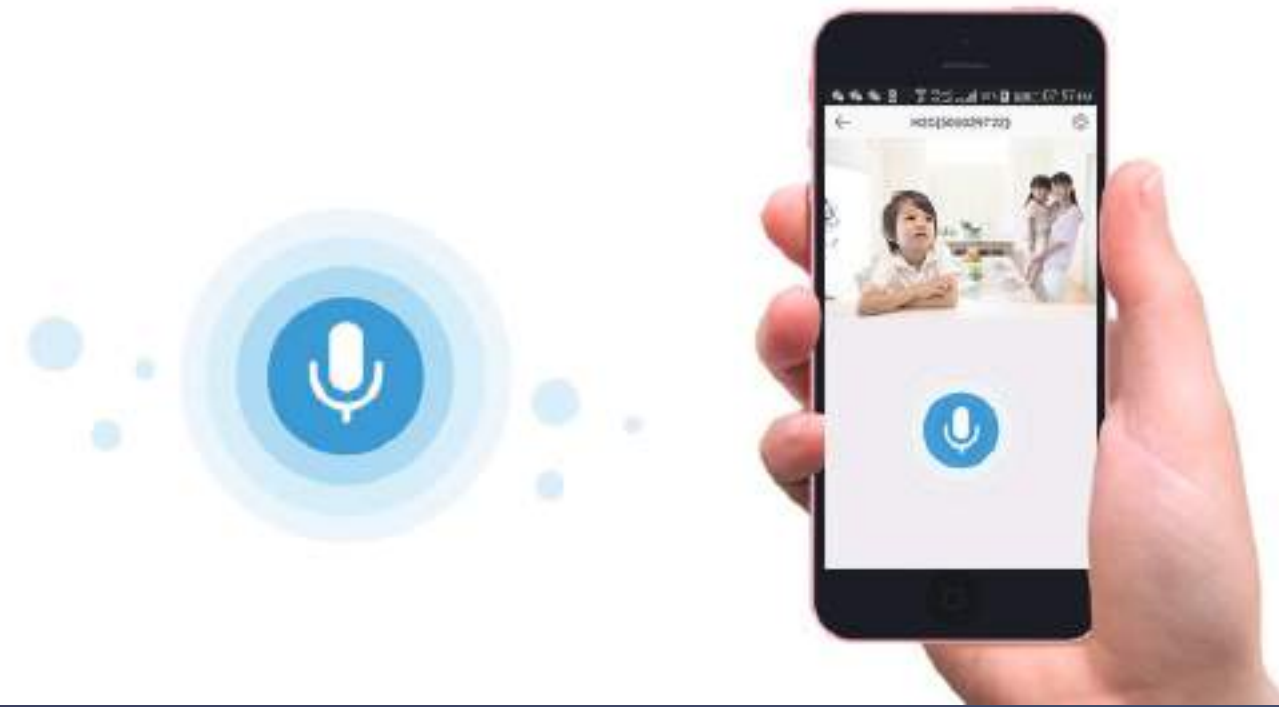

Multiple viewing modes

Enjoy four different screen viewing modes to meet your specific needs.

Panoramic View

Expanded View

Dual-Screen

Quad-Screen

Super HD camera

The 3MP sensor delivers crystal clear imagery.

Dual-band Wi-Fi

Supports 2.4 GHz and 5.0 GHz Wi-Fi connectivity, ensuring stable and smooth wireless transmission.

Two-way audio

The built-in microphone and speaker deliver crystal-clear, smooth voice transmission in real time.

Instant alerts (manual activation required)

The C6P (ez360 Pano) watches for movement. It will take a picture and send alerts to your smartphone when it detects motions.

Durable metal body

Built with high-strength and anti-corrosion aluminum.