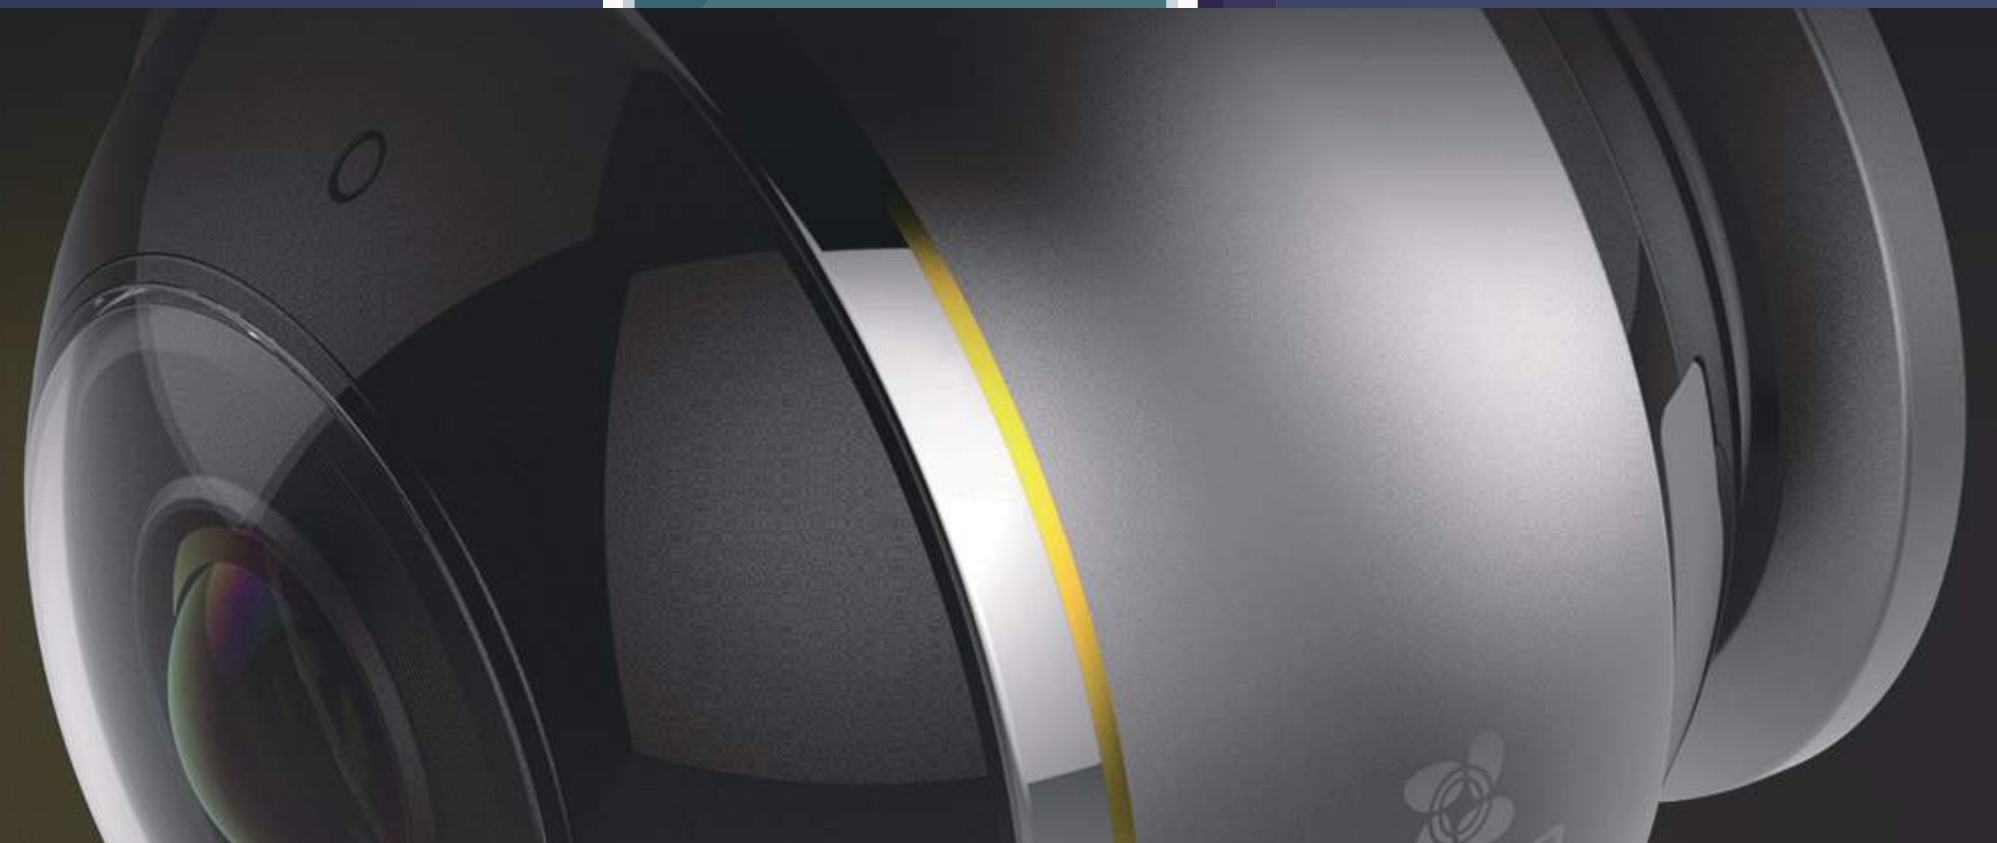

C6P (ez360 Pano)

360° Fisheye Security.
Zero Blind Spots.

A panoramic Wi-Fi camera offering complete coverage without any blind spots.

Key Features

Premium metal body. Excellent design and production quality for extreme durability.

Instant alerts (manual activation required)

The C6P (ez360 Pano) watches for movement. It will take a picture and send alerts to your smartphone when it detects motions.

Durable metal body

Built with high-strength and anti-corrosion aluminum.