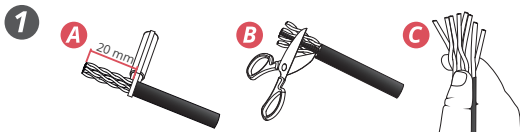

RJ-45 Plug/ Conector RJ-45 Macho

M = brown/ marrom/ marón
V = green/ verde
A = blue/ azul
L = orange/ laranja/ naranja
B = white/ branco/ blanco