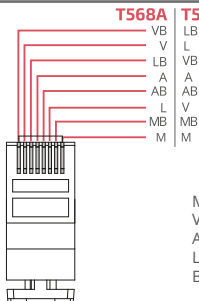

RJ-45 Plug/ Conector RJ-45 Macho

M = brown/ marrom/ marón
V = green/ verde
A = blue/ azul
L = orange/ laranja/ naranja
B = white/ branco/ blanco